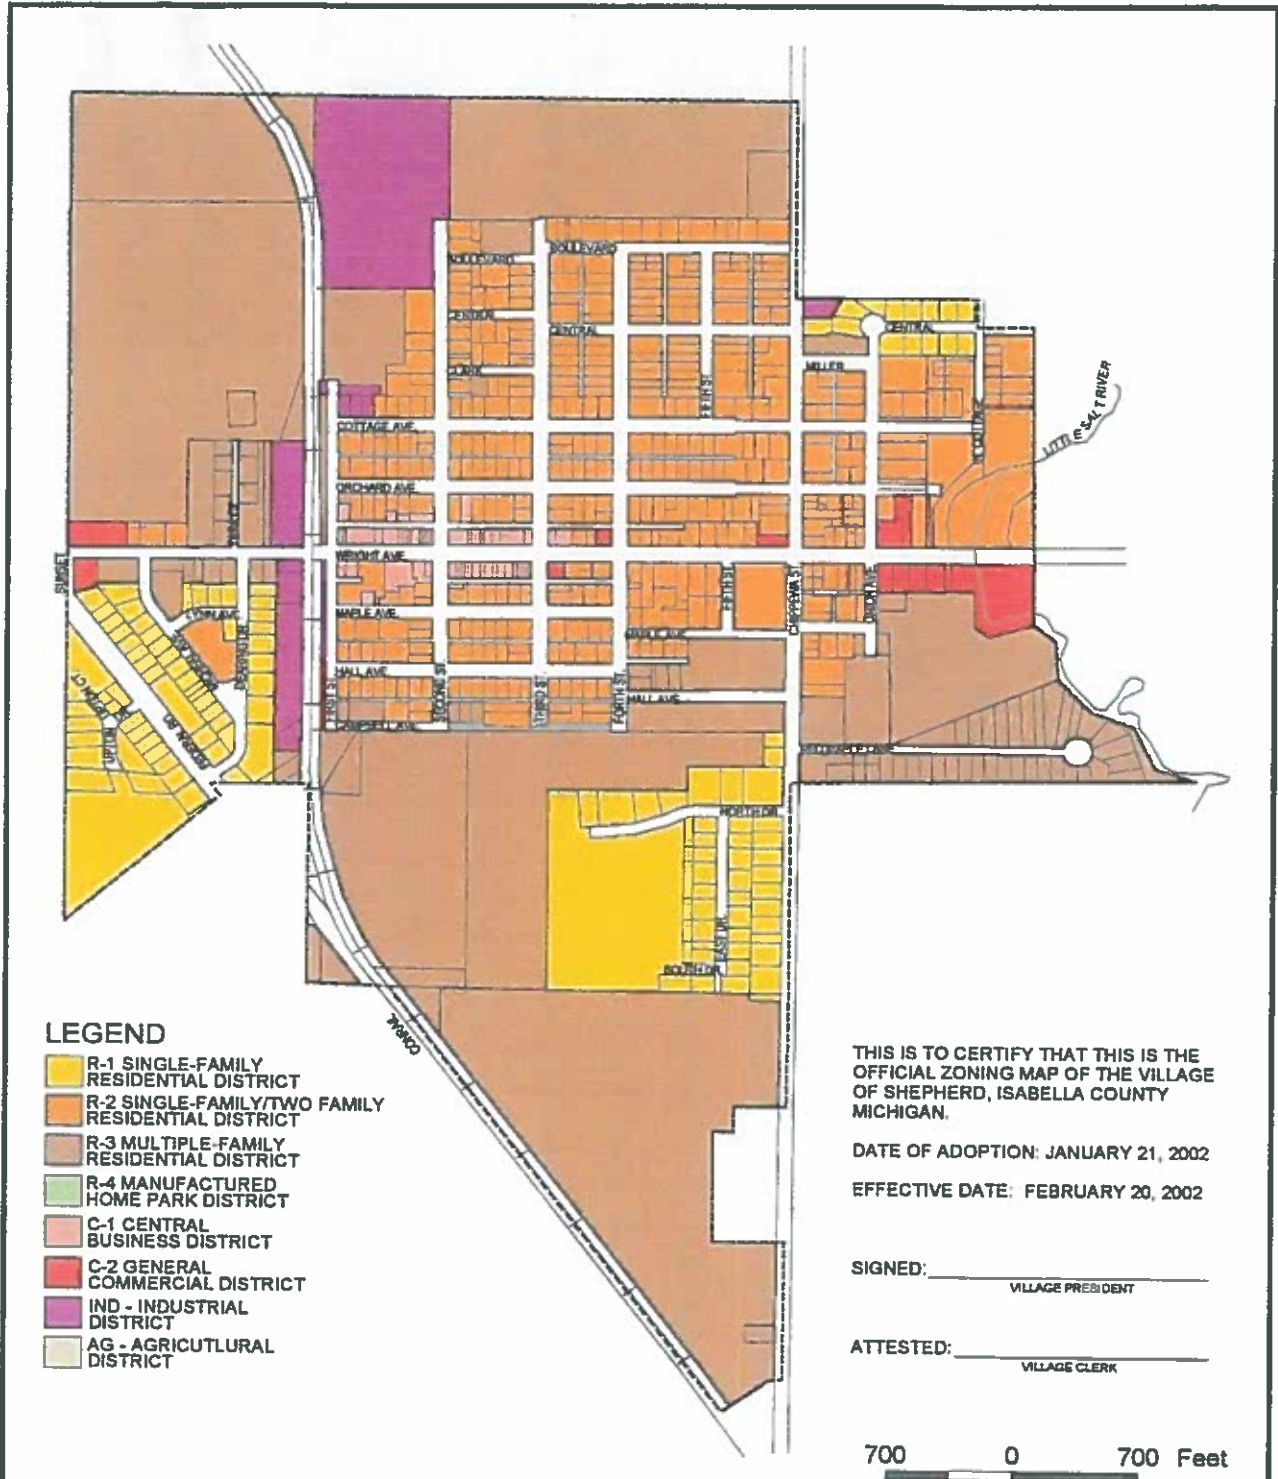

Zoning Map Village of Shepherd

(this map may not be accurate as zoning changes and new maps become available we will post them)

**ZONING DISTRICT MAP
VILLAGE OF SHEPHERD
ISABELLA COUNTY, MICHIGAN**

WADE-TRIM
3933 Monitor Road
Bay City, Michigan 48706
989-686-3100