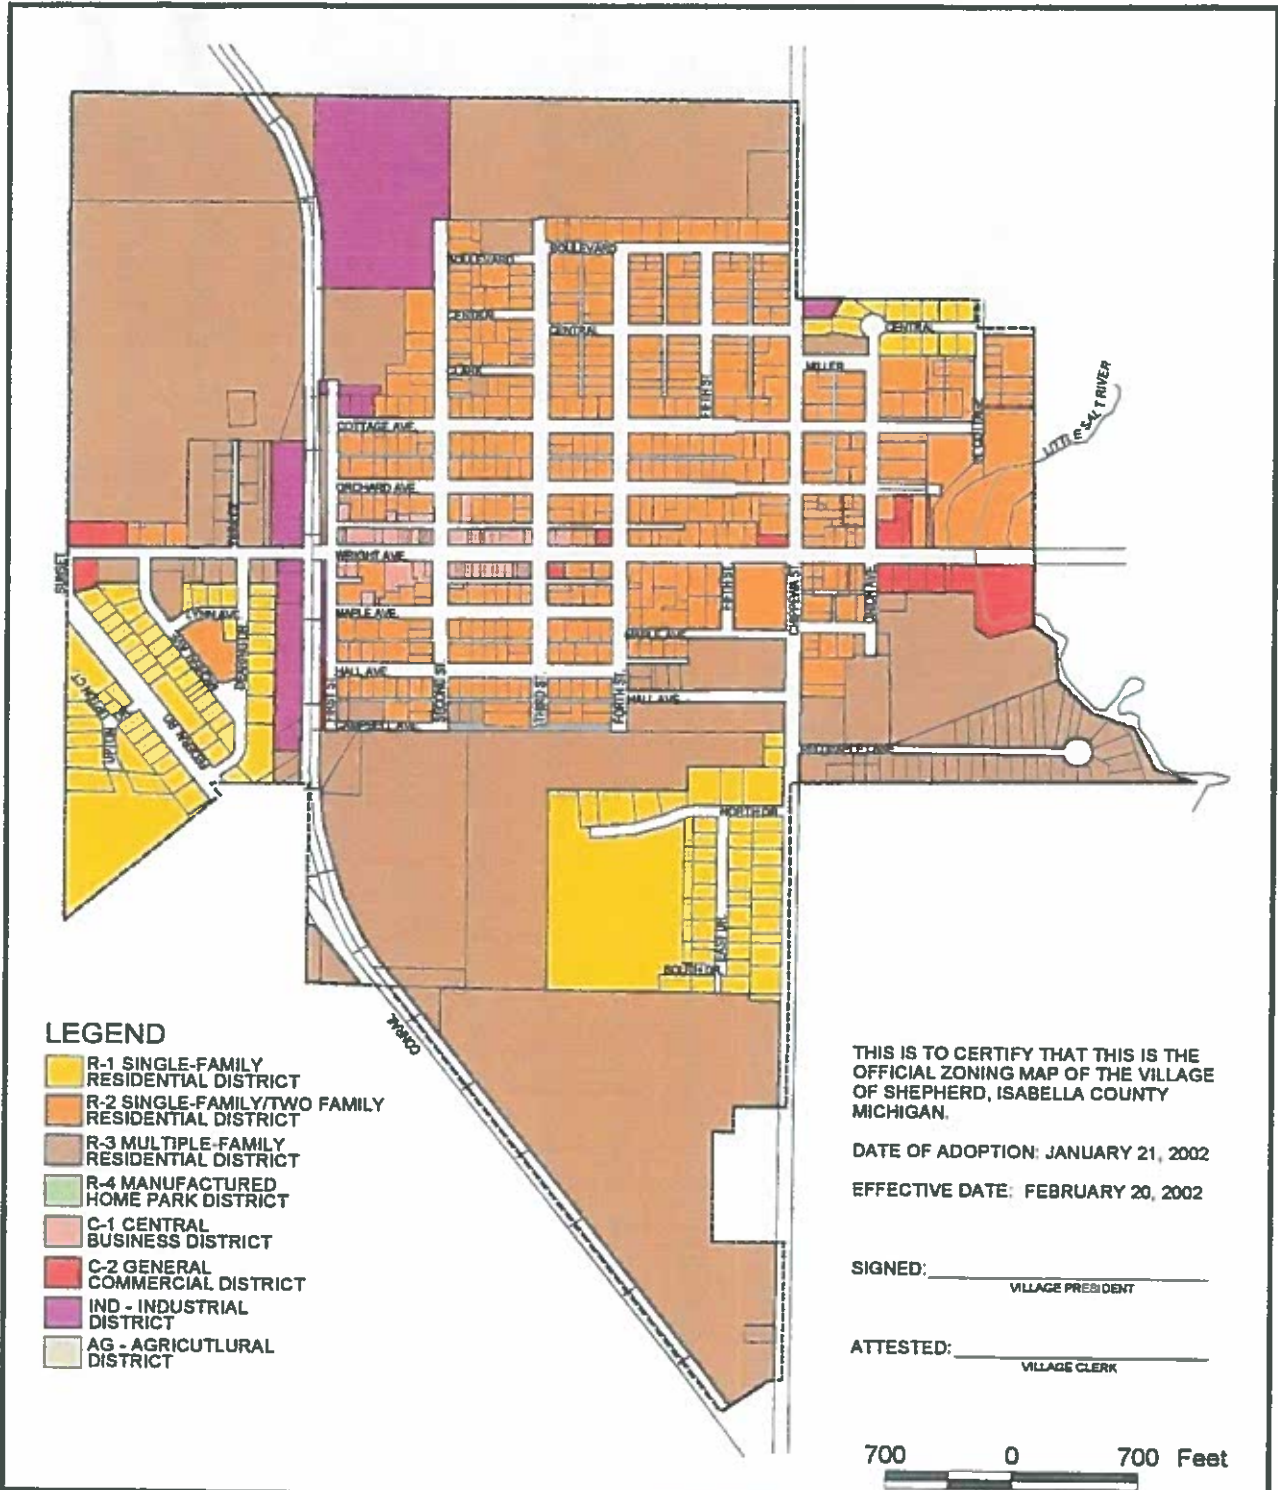

# Zoning Map Village of Shepherd

(this map may not be accurate as zoning changes and new maps become available we will post them)

**ZONING DISTRICT MAP  
VILLAGE OF SHEPHERD  
ISABELLA COUNTY, MICHIGAN**

**WADE-TRIM**  
3933 Monitor Road  
Bay City, Michigan 48706  
989-686-3100